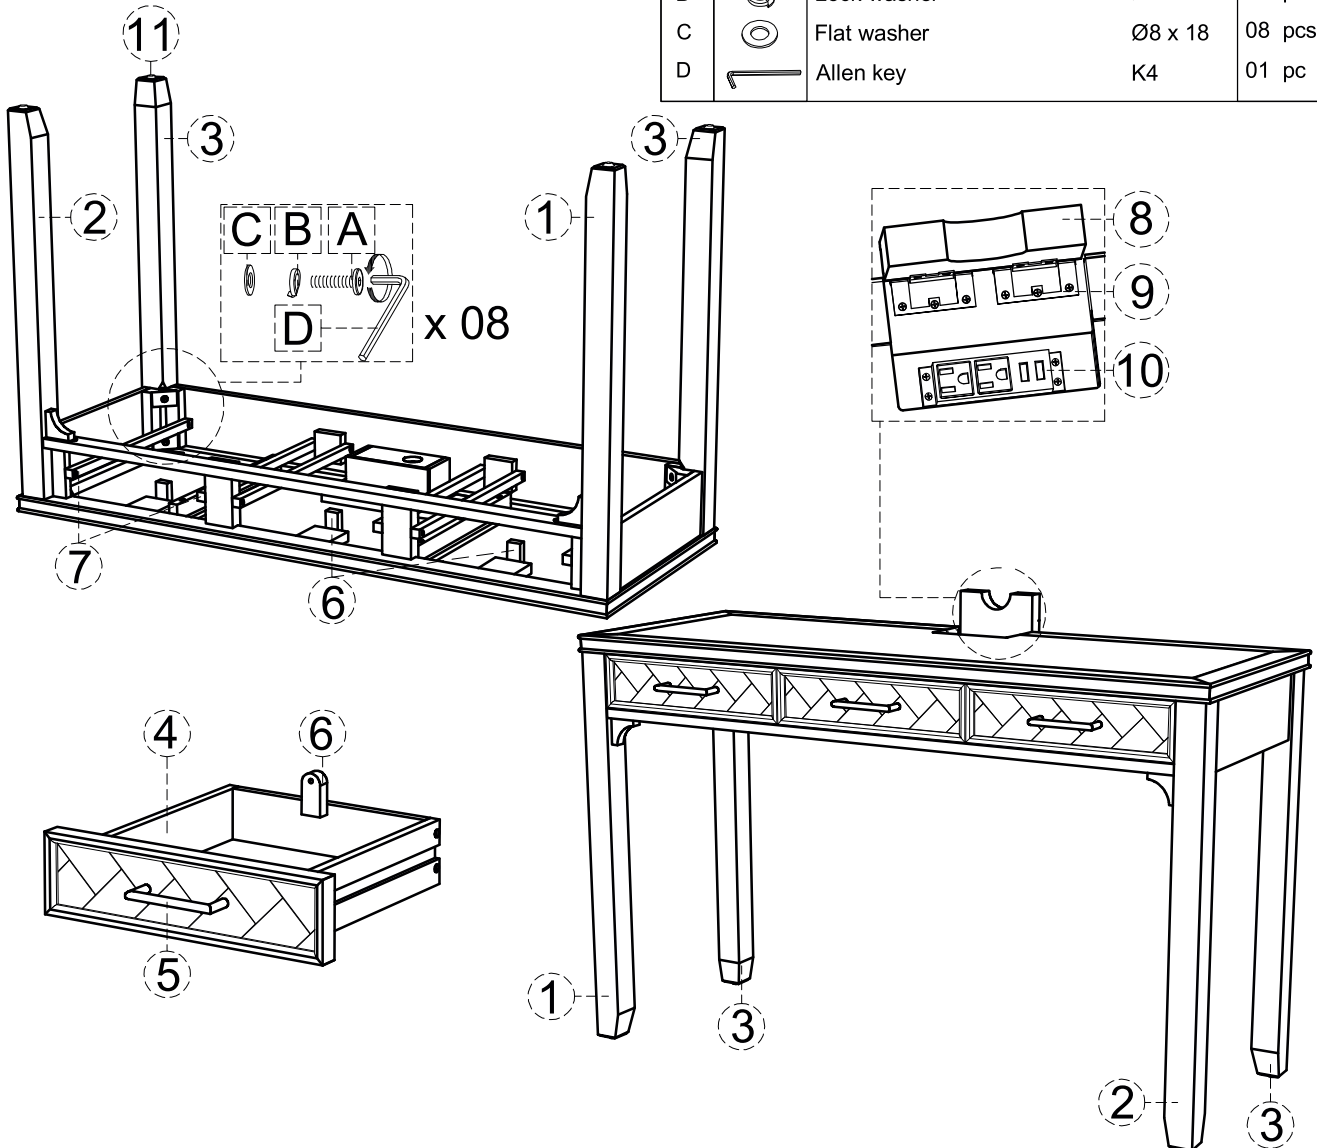

# LIVIN HILL

**ASSEMBLY INSTRUCTIONS &  
PARTS IDENTIFICATION  
MODEL # 2156-48  
GRAMERCY CHEVRON  
3 DRAWERS POWER DESK  
GREY WASH**

Thank you for purchasing this quality product. Be sure to check all packing material carefully for small parts that may have come loose inside the carton during shipment.

**Parts key**

No	Code	Qty	Description	No	Code	Qty	Description
1	2156-48P02L	1 pc	Left Front Leg	7	2156-48P06	6 pcs	Drawer Glides
2	2156-48P02R	1 pc	Right Front Leg	8	2156-48P22	1 pc	Lift top
3	2156-48P02B	2 pcs	Back Legs	9	2156-48P22H	2 pcs	Lift top hinge
4	2156-48P05	3 pcs	Complete Drawers	10	2156P01E	1 pc	Power Outlet
5	2156-48P04	3 sets	Pull w/Screws	11	2156P01F	4 pcs	Floor Glide
6	2156-48P05A	3 pcs	Drawer Stop				

Hardware kit # 2156-48P01			
No	Description		
A		Bolt	Ø6 x 40 08 pcs
B		Lock washer	Ø8 08 pcs
C		Flat washer	Ø8 x 18 08 pcs
D		Allen key	K4 01 pc

**MADE IN VIET NAM**